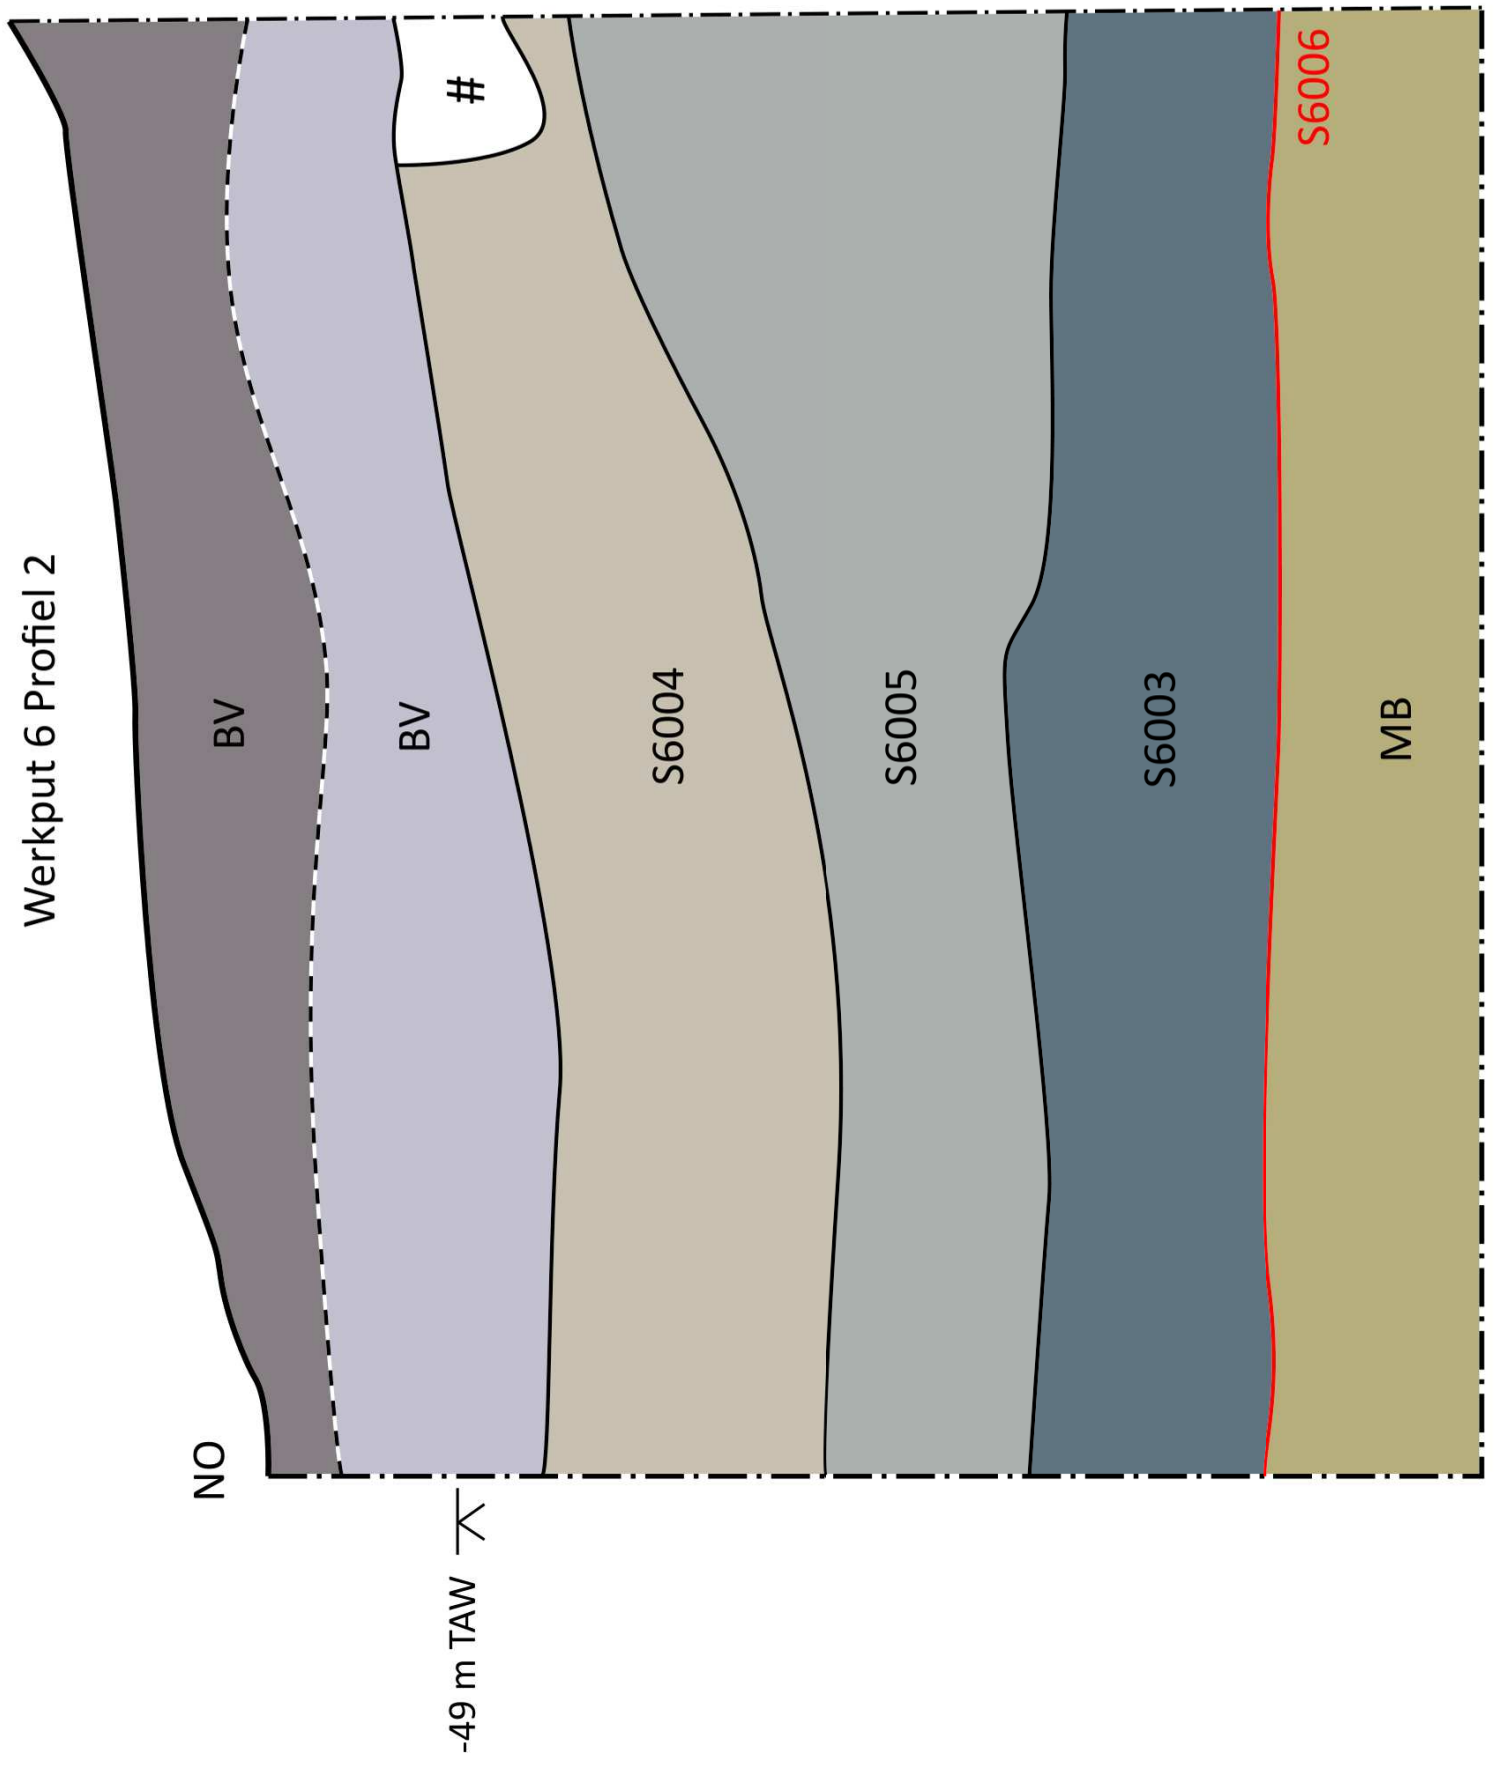

0.5m

NW

Werkput 5 Profil 1

ZO

-48 m TAW

#

1m

Werkput 6 Profil 1

ZO

NW

2m

-49,0 m TAW

1m

ZW

Werkput 6 Profiel 2

NO

BV

BV

#

S6004

S6005

S6003

S6006

MB