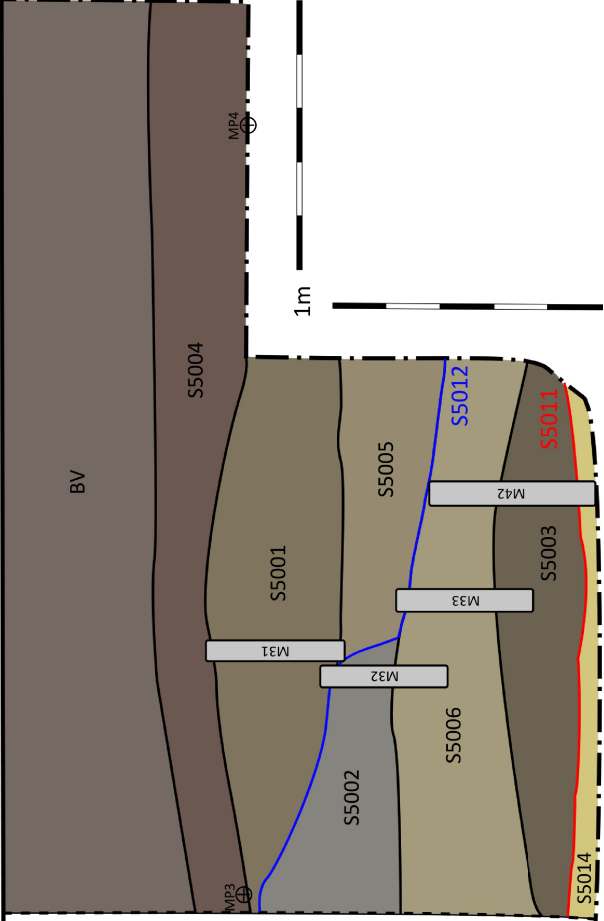

S3005

S3006

1m

Werkput 4 Profiel 1

ZW

NO

-49 m TAW

MP1

MP2

S4003

MB

S4001

MB

S4002

Leiding

1m

0.5m

NW

Werkput 5 Profil 1

ZO

-48 m TAW

#

1m

Werkput 6 Profil 1

ZO

NW

2m

-49,0 m TAW

1m

ZW

Werkput 6 Profiel 2

NO