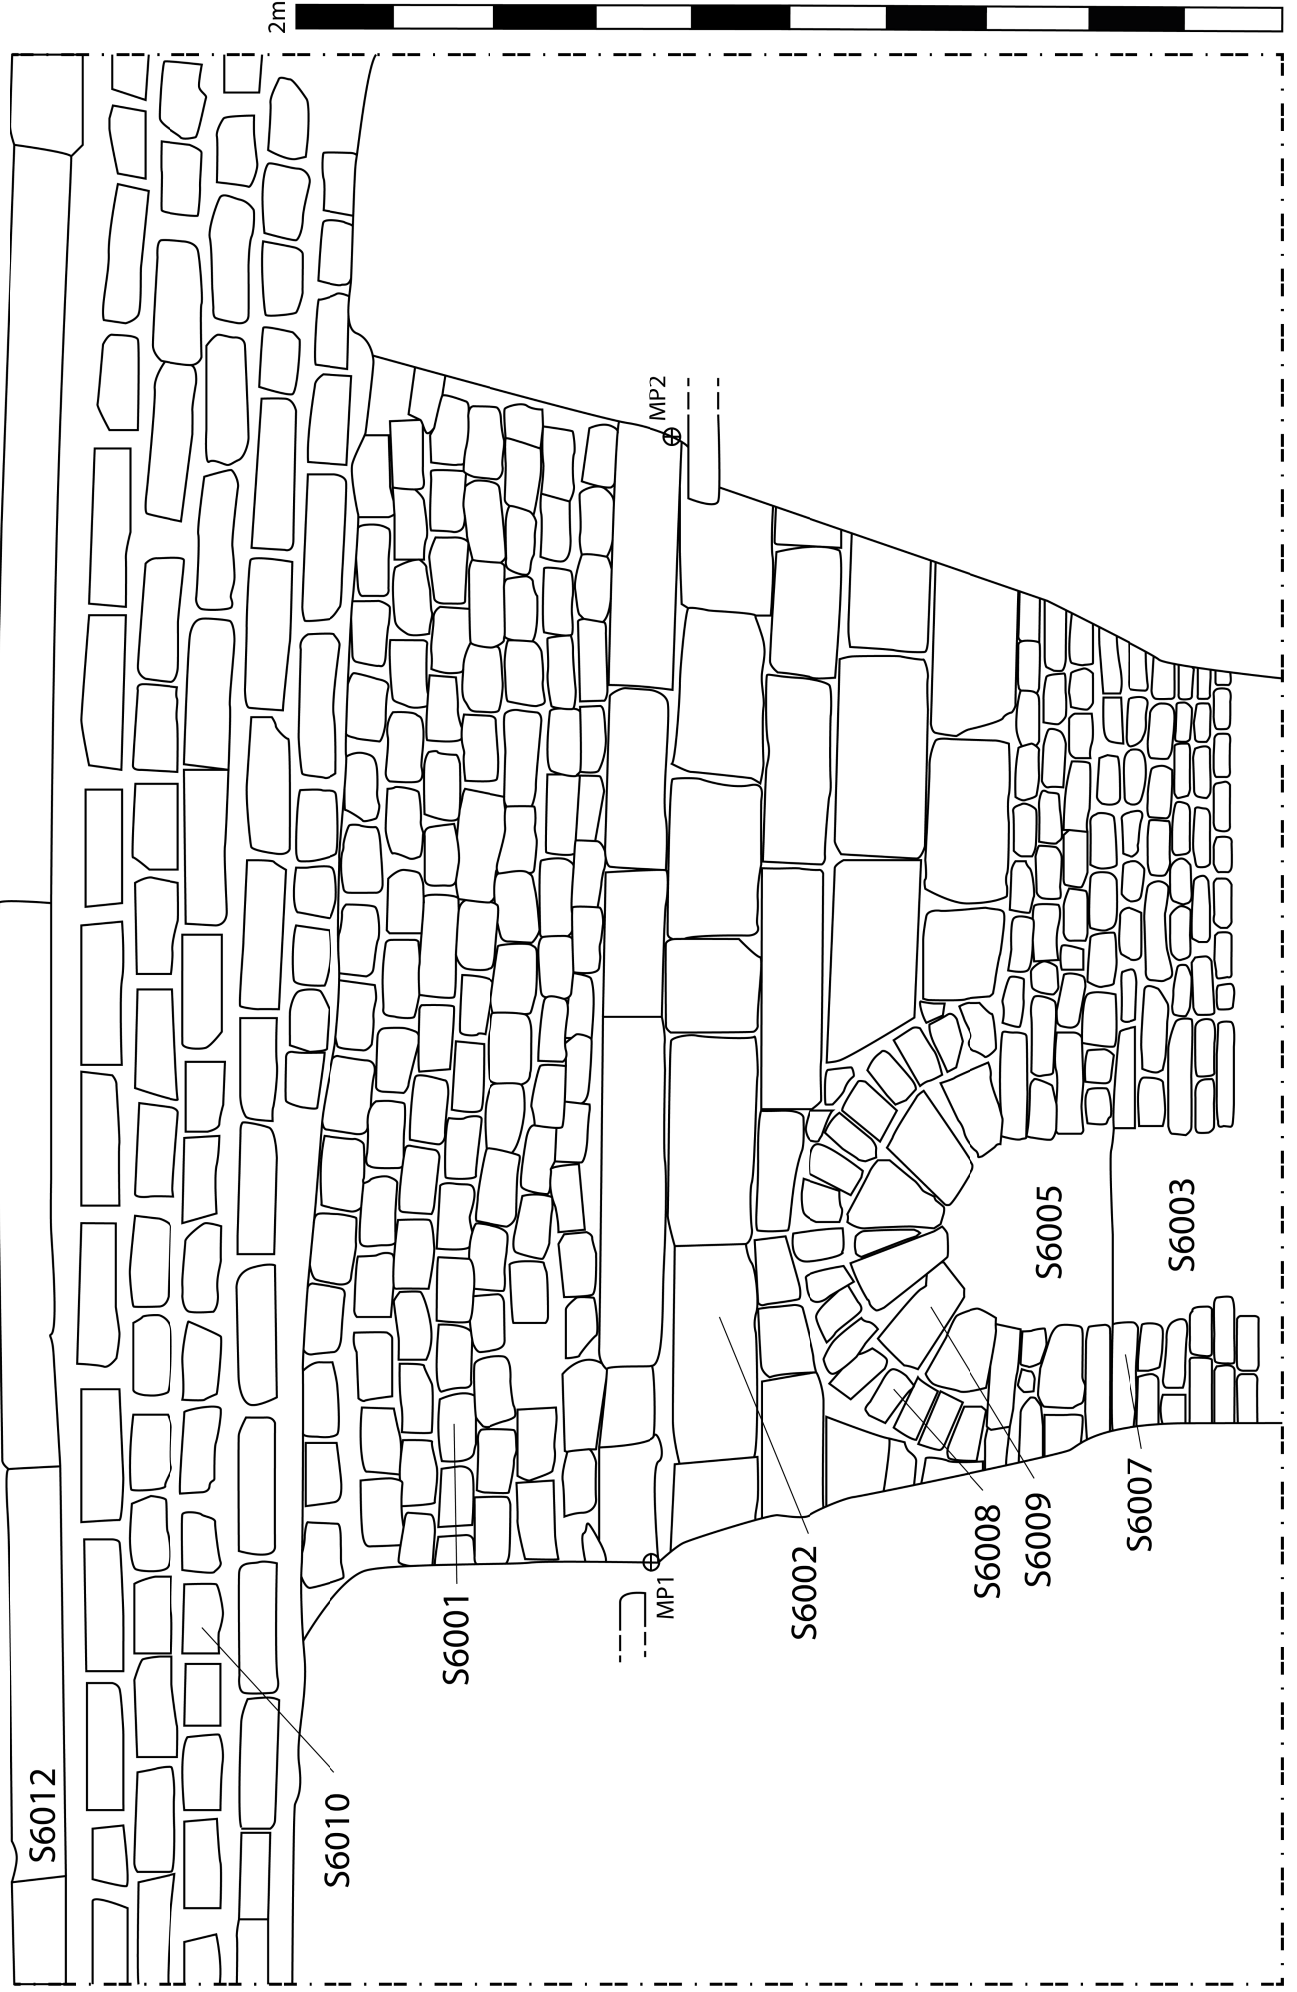

0.5m

NW

Werkput 5 Profil 1

ZO

-48 m TAW

#

1m

Werkput 6 Profil 1

ZO

NW

2m

-49,0 m TAW

1m

ZW

Werkput 6 Profiel 2

NO