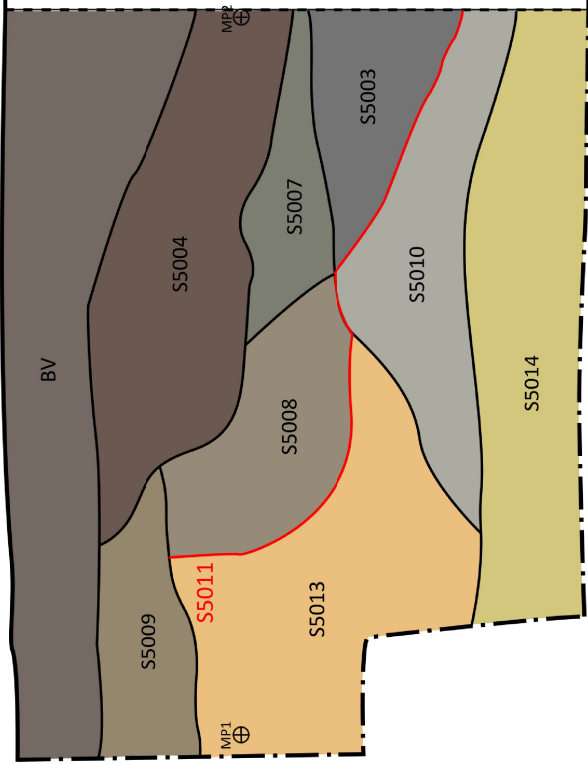

MP2

S4003

MB

S4001

MB

S4002

Leiding

1m

0.5m

NW

Werkput 5 Profil 1

ZO

-48 m TAW

#

1m

Werkput 6 Profil 1

ZO

NW

2m

-49,0 m TAW

1m

ZW

Werkput 6 Profiel 2

NO