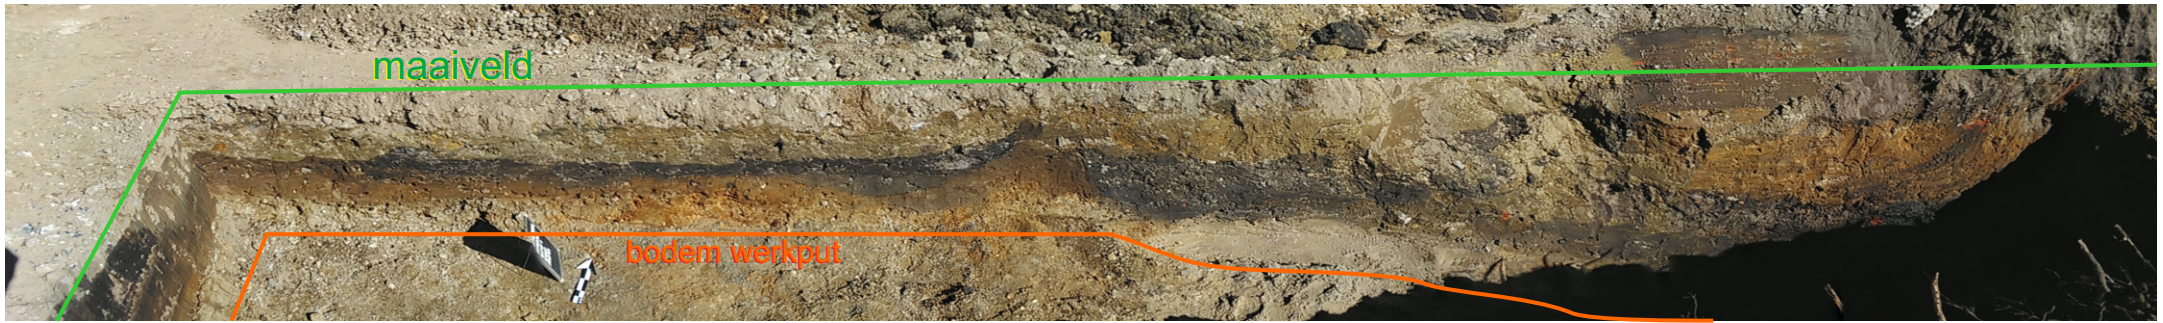

Bree, Stationswal, projectcode 2018D323, profiel werkput 1

Bree, Stationswal, projectcode 2018D323, profiel werkput 2